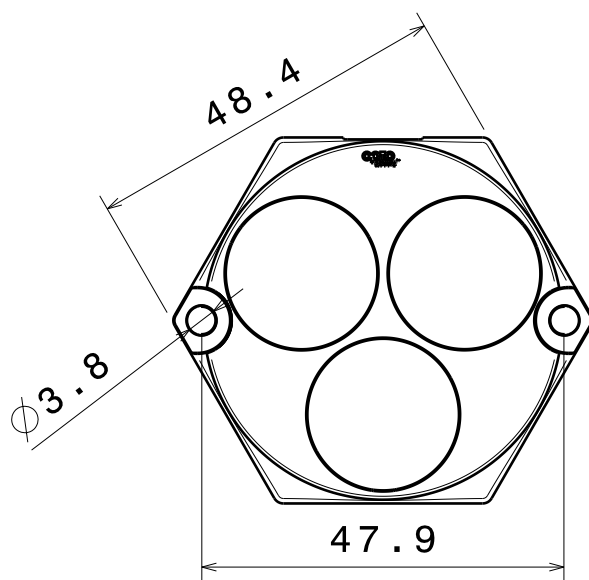

Top view

2

2

This drawing is our property.
It can't be reproduced
or communicated without
our written agreement.

DRAWING TITLE

Clara3-P4 integ.Lens-pcb assembly

DRAWN BY

pv

DATE

27.01.2009

CHECKED BY

HH

DATE

28.07.2008

SIZE

A4

DRAWING NUMBER

REV

1.0

DESIGNED BY

pv

DATE

23.07.2008

SCALE

1:1

WEIGHT (g)

SHEET

1/1

1

1

D

A