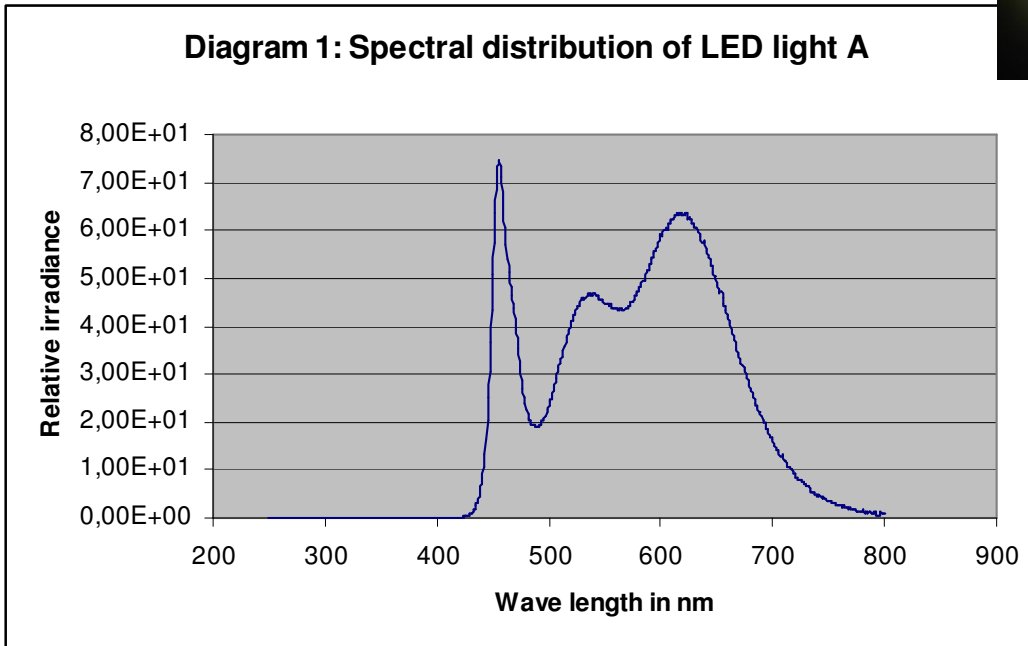

Spectral Distribution on Svea Dome module

Date 2009-08-25

Spectral distribution measurement performed by SP in Borås, Sweden

Object: Svea Dome 22W 7-LED Neutral White standard version internal article no 101811

Diagram 1: Spectral distribution of LED light A

Table for colour index

Specific CRI	LED-light A
General CRI	95,5
Light greyish red	96,3
Dark greyish yellow	97,2
Strong yellow green	96,7
Moderate yellowish green	98,1
Light bluish green	96,1
Light blue	93,5
Light violette	93,7
Light redish purple	92,5
Strong red	85,8
Strong yellow	98,3
Strong green	97,0
Strong blue	69,7
Light yellowish pink	96,0
Moderate olive green	96,8
Colour temperature	3641