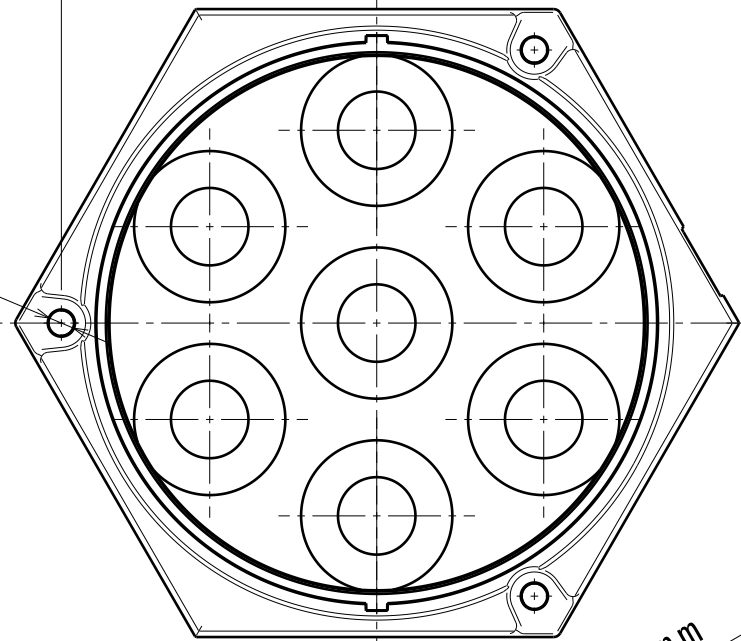

D C B A

4

18.65 mm

Side view

4

3

41.7 mm

∅3.42 mm

Top view

3

2

83.05 mm

2

Materials

Lens: PMMA

Holder: PC, colours; black, transparent

This drawing is our property. It can't be reproduced or communicated without our written agreement.

DRAWING TITLE

Svea Dome module 10°

DRAWN BY  
PV

DATE  
14.10.2008

CHECKED BY  
TK

DATE  
06.10.2008

SIZE  
A4

DRAWING NUMBER  
10777

REV  
0.1

DESIGNED BY  
HH

DATE  
11.06.2008

SCALE 1:1

WEIGHT (g)

SHEET 1/1

1