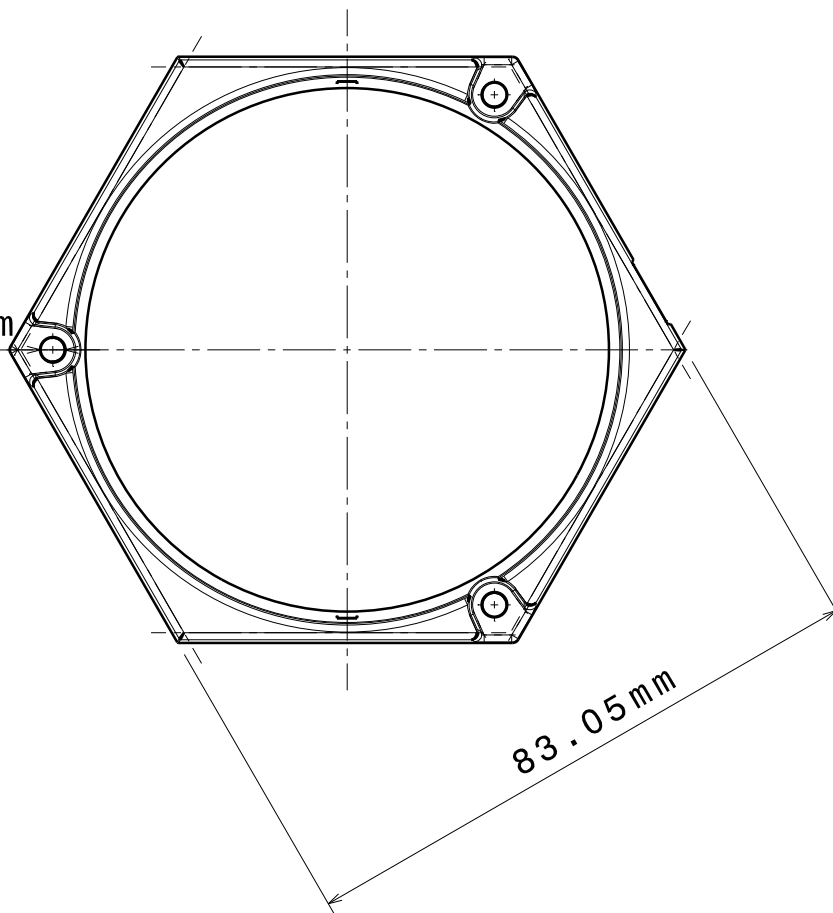

∅ 3.42 mm

83.05 mm

2

2

This drawing is our property.
It can't be reproduced
or communicated without
our written agreement.

optoGa

DRAWING TITLE

Svea-holder-lens assembly

DRAWN BY
RM

DATE
20.11.2007

CHECKED BY
HH

DATE
20.11.2007

SIZE
A4

DRAWING NUMBER

REV
0.1

DESIGNED BY
HH

DATE
20.11.2007

SCALE 1:2 WEIGHT(g)

SHEET 1/1

1

1

D

A