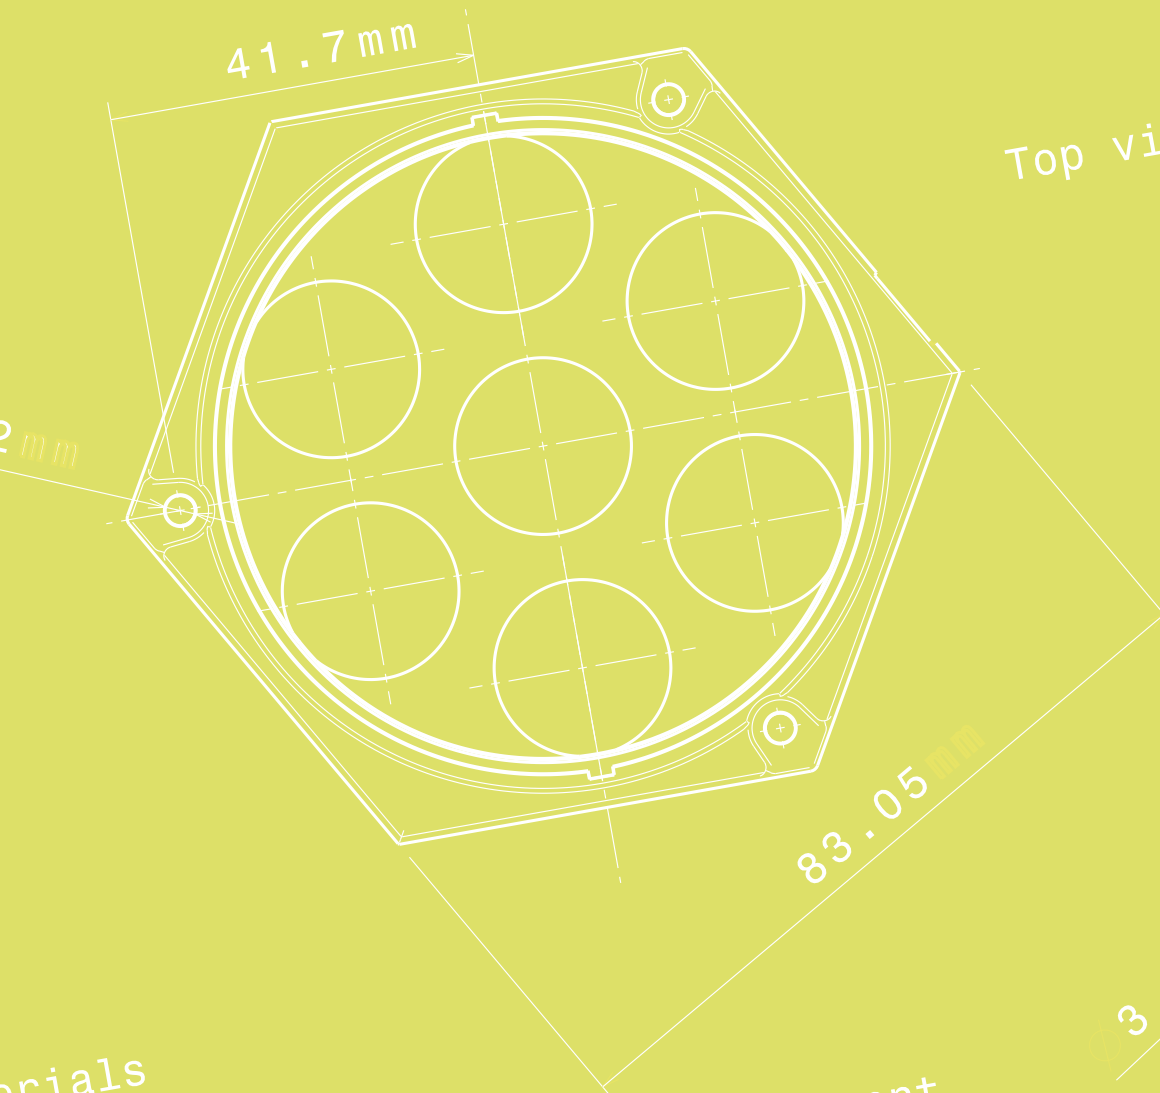

Top view

Totally green

opto
drive™

Environmentally advanced.

Top view

Materials

Materials: PMMA

colours; black, transparent

Top